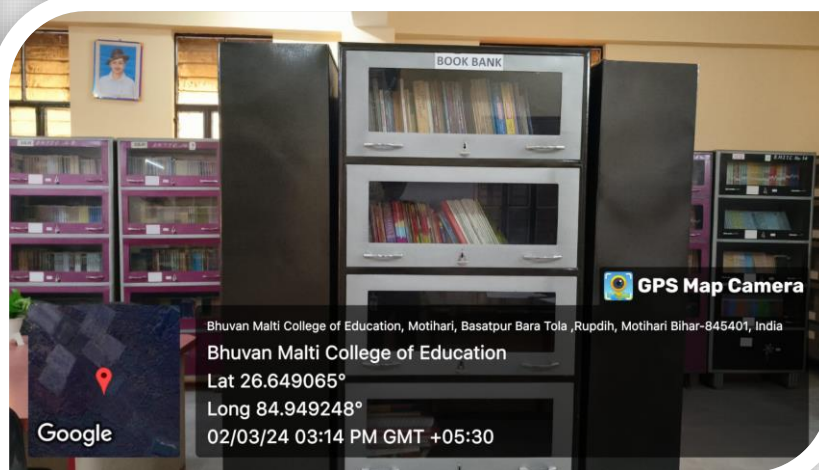

GPS Map Camera

Bhuvan Malti College of Education, Motihari, Basatpur Bara Tola ,Rupdih, Motihari Bihar-845401, India
Bhuvan Malti College of Education
Lat 26.649065°
Long 84.949248°
02/03/24 03:14 PM GMT +05:30

Google

Principal
B. M. Teacher's Training College
Motihari •