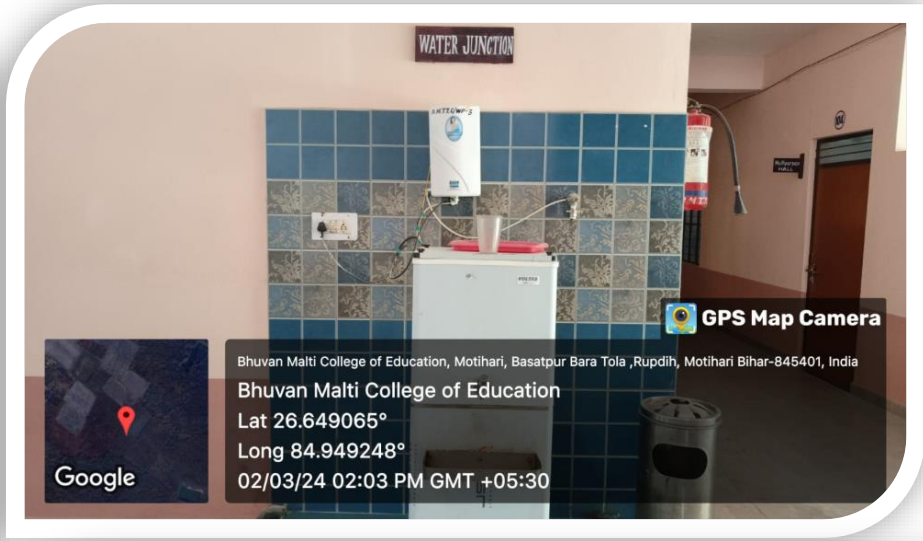

7. Safe Drinking Water

B.M.T.T.C. ensuring pure and safe drinking water to through water cooler, RO water. In case the problem of electricity occurred there is a bore-well always available for safe drinking water for students, faculty and staff.

Principal
B. M. Teacher's Training College
Motihari •