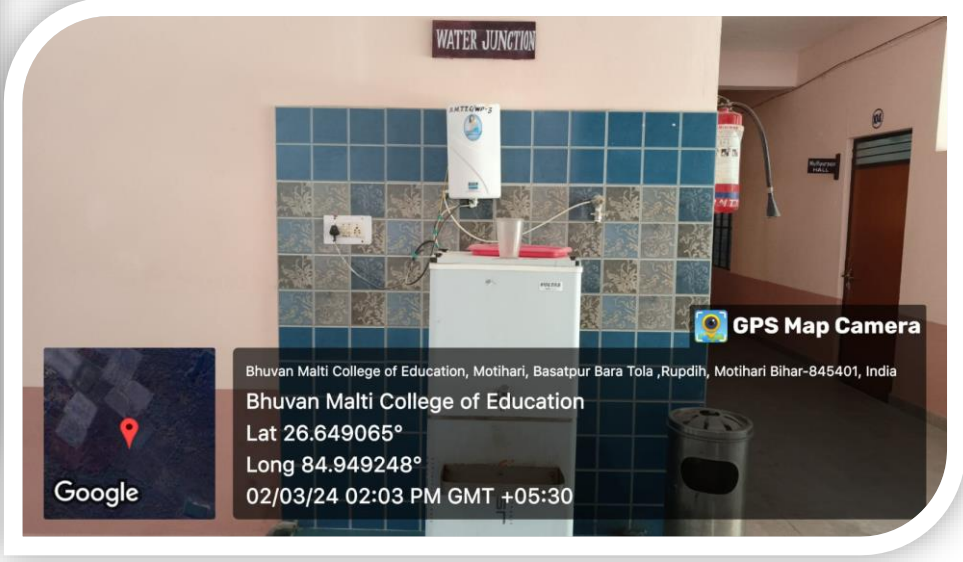

7. Safe Drinking Water

B.M.T.T.C. ensuring pure and safe drinking water to through water cooler, RO water. In case the problem of electricity occurred there is a bore-well always available for safe drinking water for students, faculty and staff.

Principal
B. M. Teacher's Training College
Motihari •