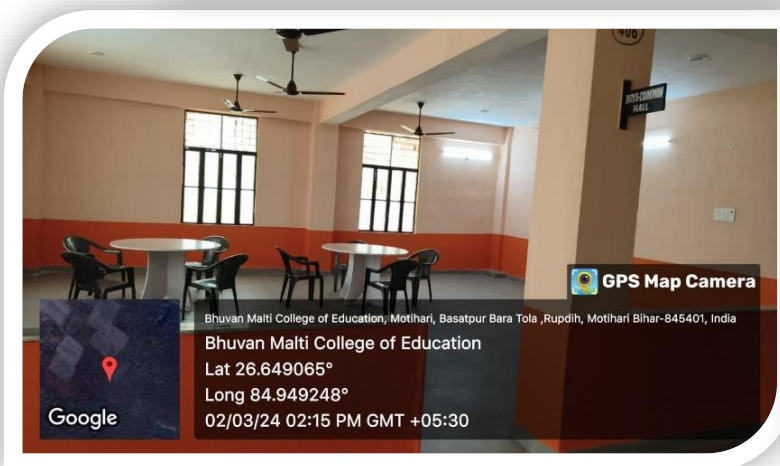

2. Separate Common Room for Boys: -

B.M.T.T.C. have separate Boys common room of 35 to 40 sitting strength with proper ventilation which provide good lightning system, fan and water facility. The common room is being used in lunch break and at the emergency time.

Principal
B. M. Teacher's Training College
Motihari •